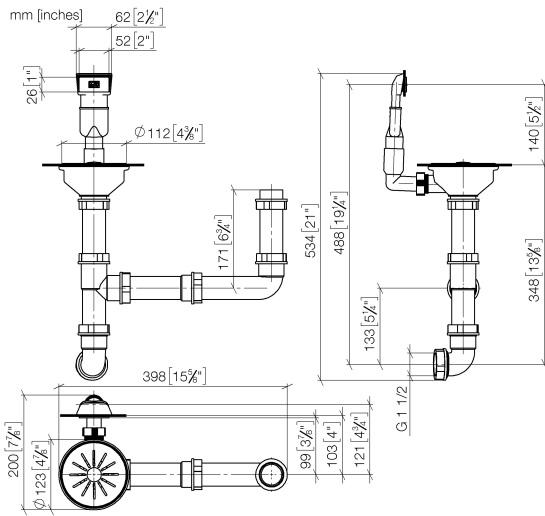

Pop-up waste and overflow closable by hand - Stainless Steel

10 415 003

- 3½" drain valve closable by hand
- concealed overflow
- strainer insert
- suitable for sink 38 180 003

Only suitable for combining with polished high-grade steel kitchen sinks.

Pop-up waste and overflow closable by hand - Stainless Steel

10 415 003

Pop-up waste and overflow closable by hand - Stainless Steel

10 415 003

Spare parts list

No.	Item Number	Name	Quantity used	Delivery time
1	90 11 01 200 09-85	connection	1	60
2	90 11 01 200 07-85	plug	1	60
3	90 11 01 200 08-85	casing (completely)	1	2
4	90 11 01 200 02 90	pipng	1	60