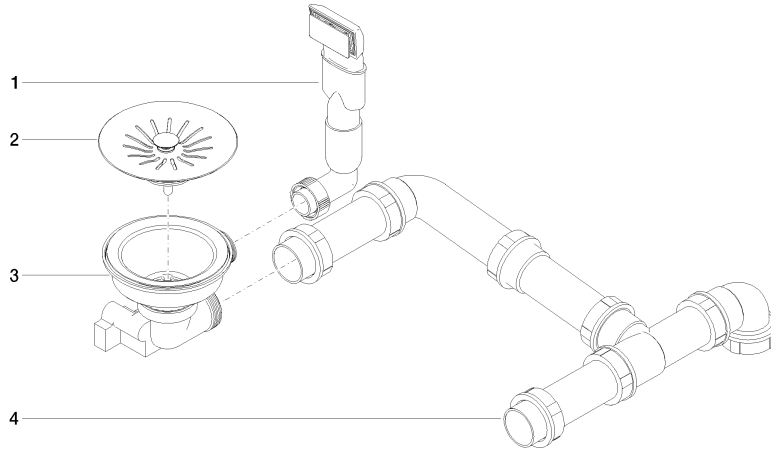

Pop-up waste and overflow closable by hand - Stainless Steel

10 415 003

- 3½" drain valve closable by hand
- concealed overflow
- strainer insert
- suitable for sink 38 180 003

Only suitable for combining with polished high-grade steel kitchen sinks.

Pop-up waste and overflow closable by hand - Stainless Steel

10 415 003

Pop-up waste and overflow closable by hand - Stainless Steel

10 415 003

Spare parts list

No.	Item Number	Name	Quantity used	Delivery time
1	90 11 01 200 09-85	connection	1	60
2	90 11 01 200 07-85	plug	1	60
3	90 11 01 200 08-85	casing (completely)	1	2
4	90 11 01 200 02 90	pipng	1	60